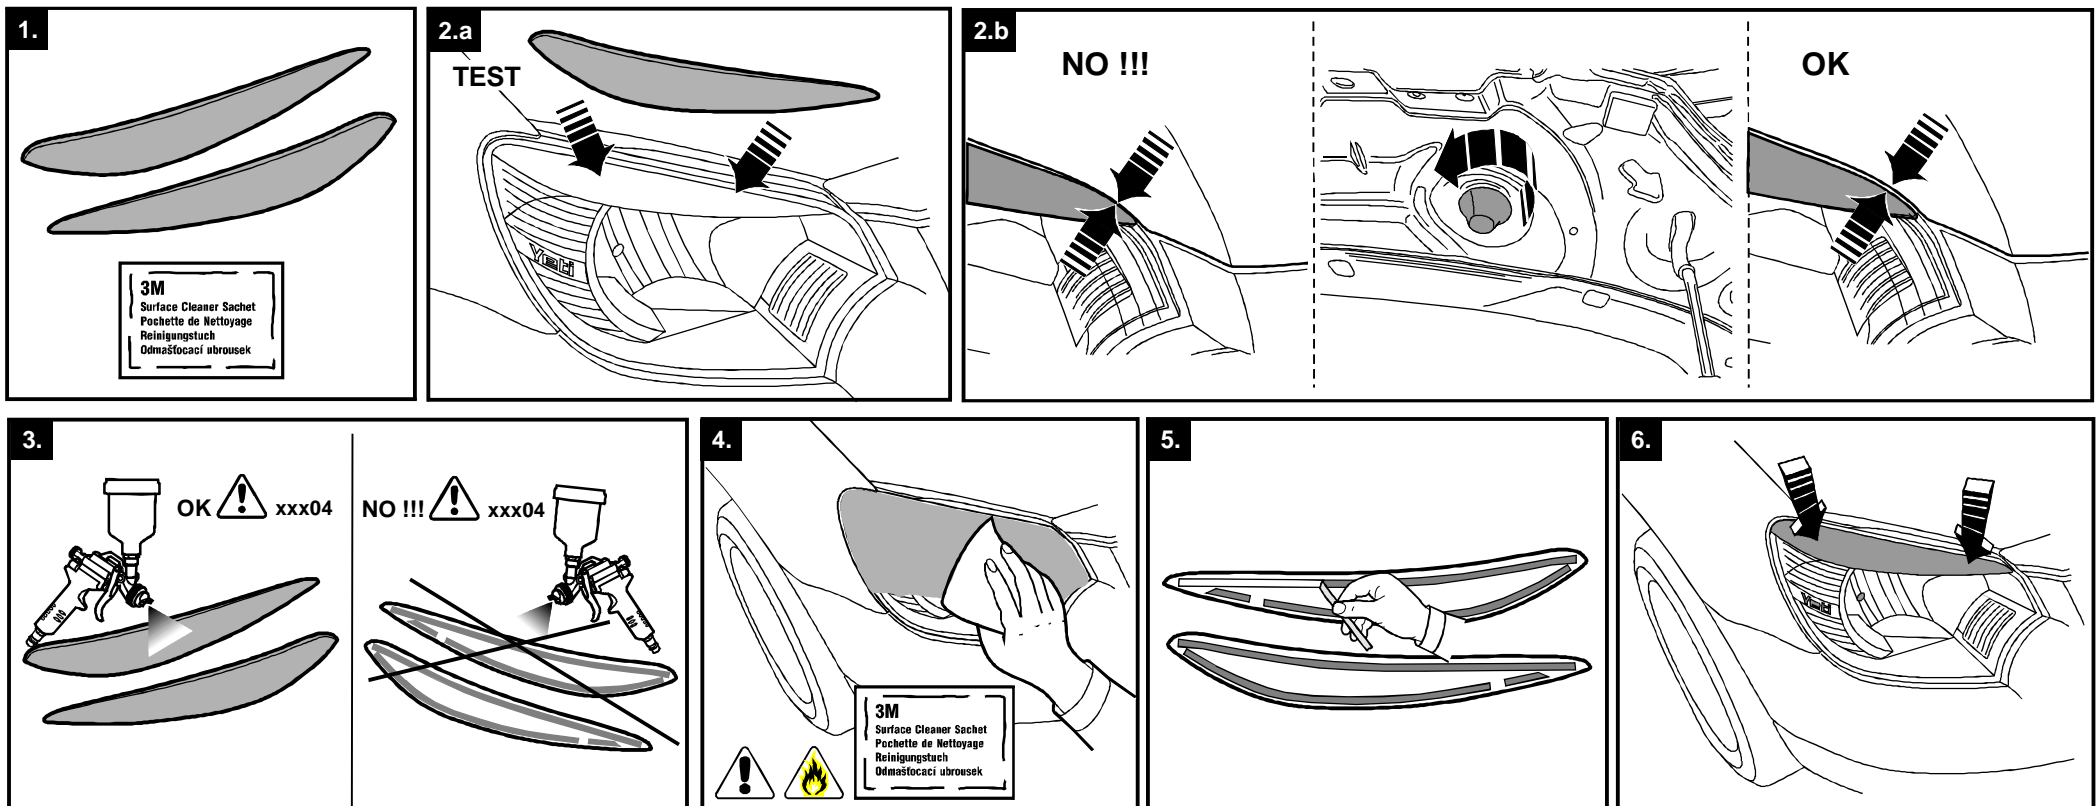

Typ 868xx

Škoda Yeti 09/09 ->

xxx04 - ABS schwarz • ABS černý • ABS black • ABS noir

xxx15 - ABS silber matt • ABS stříbrný matný • ABS silver pale • ABS argent mat

Milotec®
AUTO-EXTRAS

Scheinwerfer-Blenden

MONTAGEANLEITUNG

Lieferumfang:

- 1 Paar Scheinwerferblenden mit selbstklebendem 3M-Band
- 1x Isopropanol-Reinigungstuch
- 1x Lackierhinweis
- 1x Montageanleitung
- 1x TÜV-Unterlage

Kryty světlometů

MONTÁŽNÍ NÁVOD

Návod uschovejte pro účely kontroly a STK!

Obsah balení:

- 1 pár krytů světlometů opatřené 3M páskou
- 1x odmašťovací ubrousek
- 1x návod pro lakování
- 1x montážní návod

ATEST
8SD
1951

Headlamp covers

FITTING INSTRUCTIONS

The pack contains:

- 1 pair of headlamp covers with self-adhesive 3M strip
- 1x Isopropanol cleaning tissue
- 1x painting instructions
- 1x fitting instructions
- 1 x TÜV document

Couvre-phares

INSTRUCTIONS DE MONTAGE

Fournitures:

- 1 paire de couvre-phares avec bande autoautocollante
- 1x chiffon de nettoyage à isopropanol
- 1x instructions de vernissage
- 1x instructions de montage
- 1 x document TÜV

Milotec Auto-Extras wünscht gute Fahrt.

Šťastnou cestu Vám přeje Milotec Auto-Extras.

Milotec Auto Extras wishes a pleasant drive

Milotec Auto-Extras vous souhaite bon voyage.