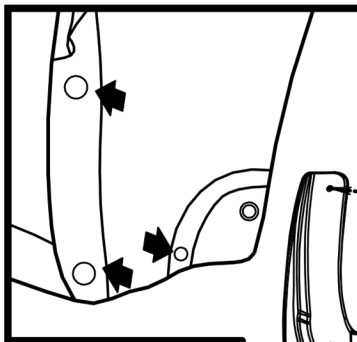

Mudflaps front Skoda Rapid, 2014->

Preparation

2x  - original screw

Installation

2x  - original screw

1x  - screw \varnothing 4,2x16 mm

Art.: EXP.NLF.45.15.F10

Set package

Mudflap - 2 pcs

Screw \varnothing 4,2x16 mm - 2 pcs.