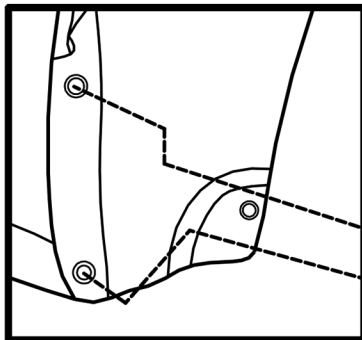

Mudflaps front Skoda Rapid, 2014->

Preparation

2x  - original screw

Installation

2x  - original screw

1x  - screw \varnothing 4,2x16 mm

Art.: EXP.NLF.45.15.F10

Set package

Mudflap - 2 pcs

Screw \varnothing 4,2x16 mm - 2 pcs.