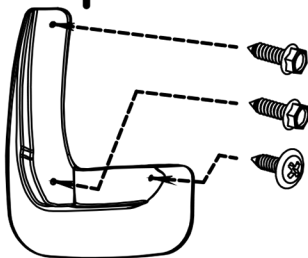

Mudflaps front Skoda Rapid, 2014->

Preparation

2x  - original screw

Installation

2x  - original screw

1x  - screw \varnothing 4,2x16 mm

Art.: EXP.NLF.45.15.F10

Set package

Mudflap - 2 pcs

Screw \varnothing 4,2x16 mm - 2 pcs.